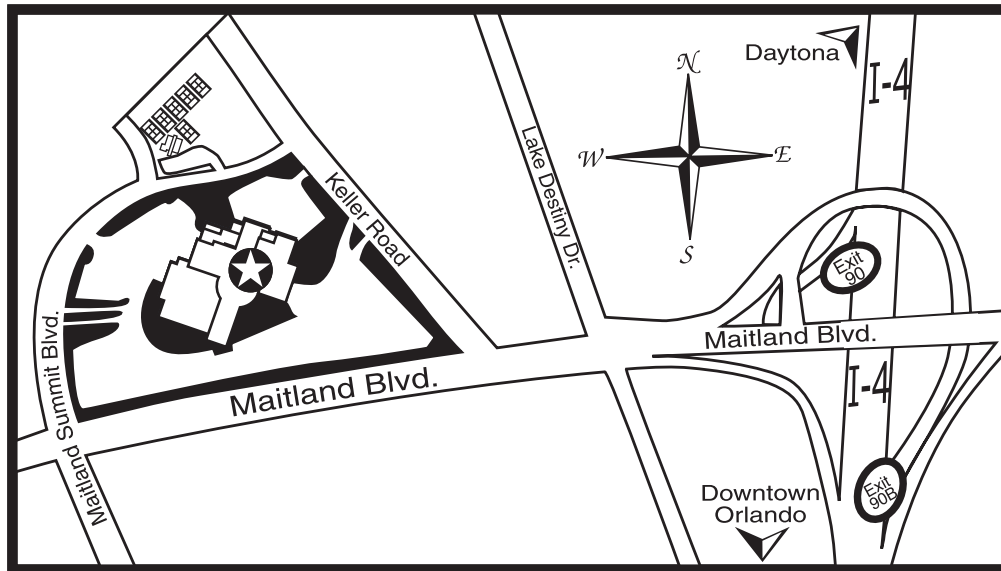

8701 Maitland Summit Blvd.
Orlando, Florida 32810
407-916-2550

From West/Downtown Orlando/Lakeland

Take I-4 East to Exit 90B (Maitland Blvd. West). Take a right onto Maitland Blvd. Go ¼ mile to 2nd stop light. Turn right on to Keller Road and turn left into the Ice Den entrance.

From East of Orlando/Daytona

Take I-4 West to Exit 90 (Maitland Blvd. West). Take a right onto Maitland Blvd. Go ¼ mile to 2nd stop light. Turn right on to Keller Road and turn left into the Ice Den entrance.

From Apopka/441

Take 441 through Apopka. Stay on 441 past the intersection/flyover of SR 436. Go a few miles and pass under the railroad tracks. Turn left onto Maitland Blvd. (There is no right turn option at the intersection.) Continue on Maitland Blvd over SR 434. At the next light, RDV Sportsplex will be on the left. Pass it and turn left at the next light onto Keller Road. Turn left again into RDV Sportsplex Ice Den's parking lot. There will be a big Pepsi can near our entrance.

From Oviedo

Take 417 South (toll) to 408 West (toll) and follow to I-4 East. Follow directions above from Downtown Orlando.