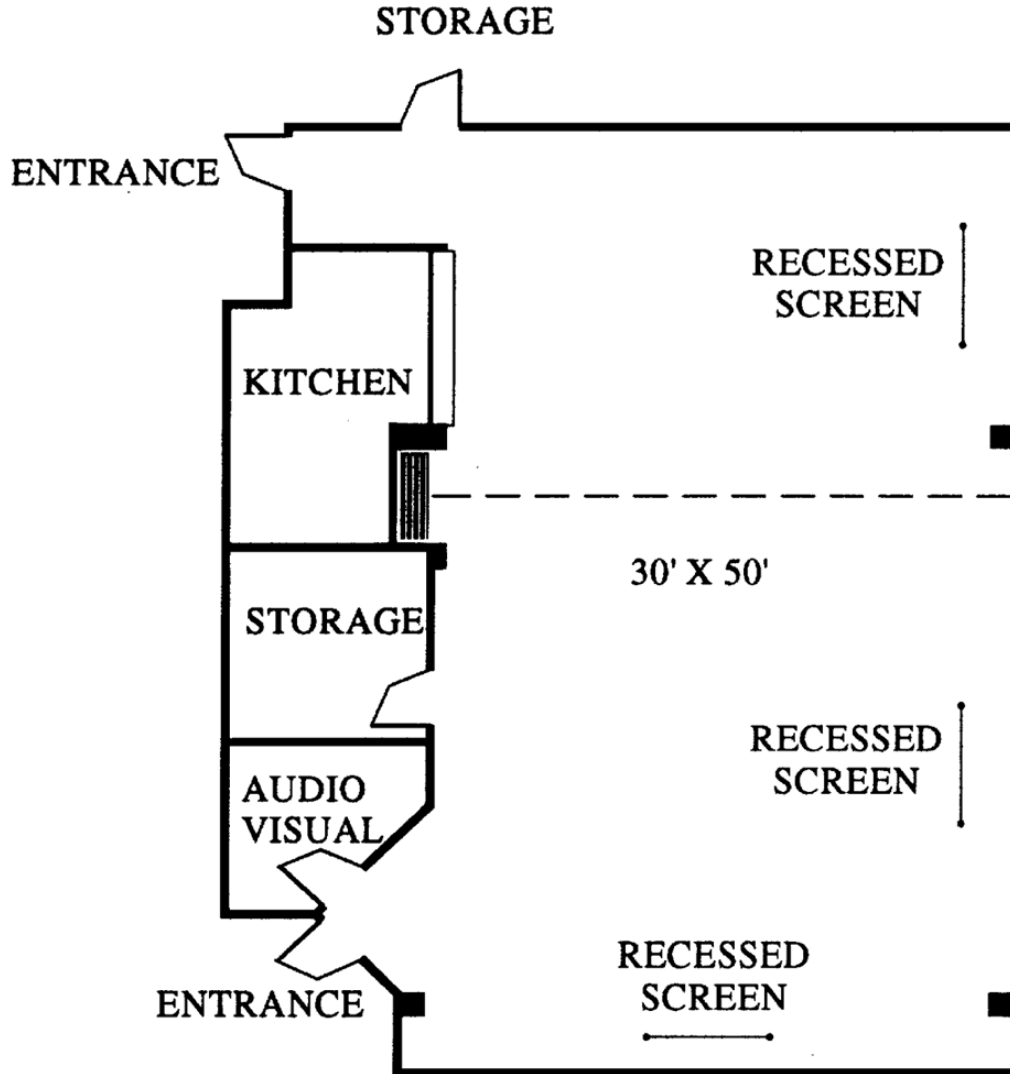

Backcourt Conference Room

Room	Sq. Ft.	U-Shape	Classroom Setup	Banquet Setup	Theater Setup
Backcourt Conference Room	1539	40	50	64	90

Tables Available:

Round Tables:

- 5 feet in diameter
- 29 inches tall
- Sits 4-8 people

Rectangle Tables:

- 5 feet long
- 2 feet wide
- 29 inches tall
- Sits 2-3 people

Tables shown to size